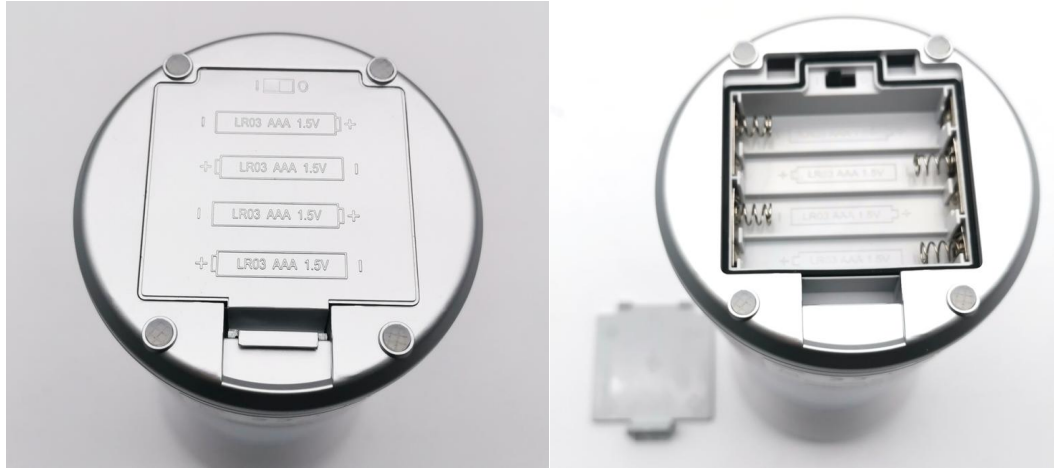

# 1. Product description

Optional power supply: 4 batteries

## Technical Data Sheet

	<b>Name</b>	Non-LCD Electronic Soap Dispenser
	<b>Size</b>	85*126*189mm
	<b>Material</b>	ABS
	<b>Color</b>	White
	<b>Capacity</b>	330mL
	<b>AC power mode</b>	4 batteries

## 2. Features

- a. Easy Operation.
- b. Max capacity 330ml.
- c. Energy and liquid saving with single level output.
- d. Accurate and high-speed activation.
- e. No messy drips.
- f. No need to charge, using 4 batteries.

## 3. Package

	<b>Product</b>	Non-LCD Electronic Soap Dispenser
	<b>Model</b>	SD-A33##
	<b>N.W</b>	320g/pc
	<b>G.W</b>	2.5kgs/ctn
	<b>Color</b>	White
	<b>Box Size</b>	191*138*92mm
	<b>Dimension</b>	43*21*23cm
	<b>Qty</b>	6pcs/ctn